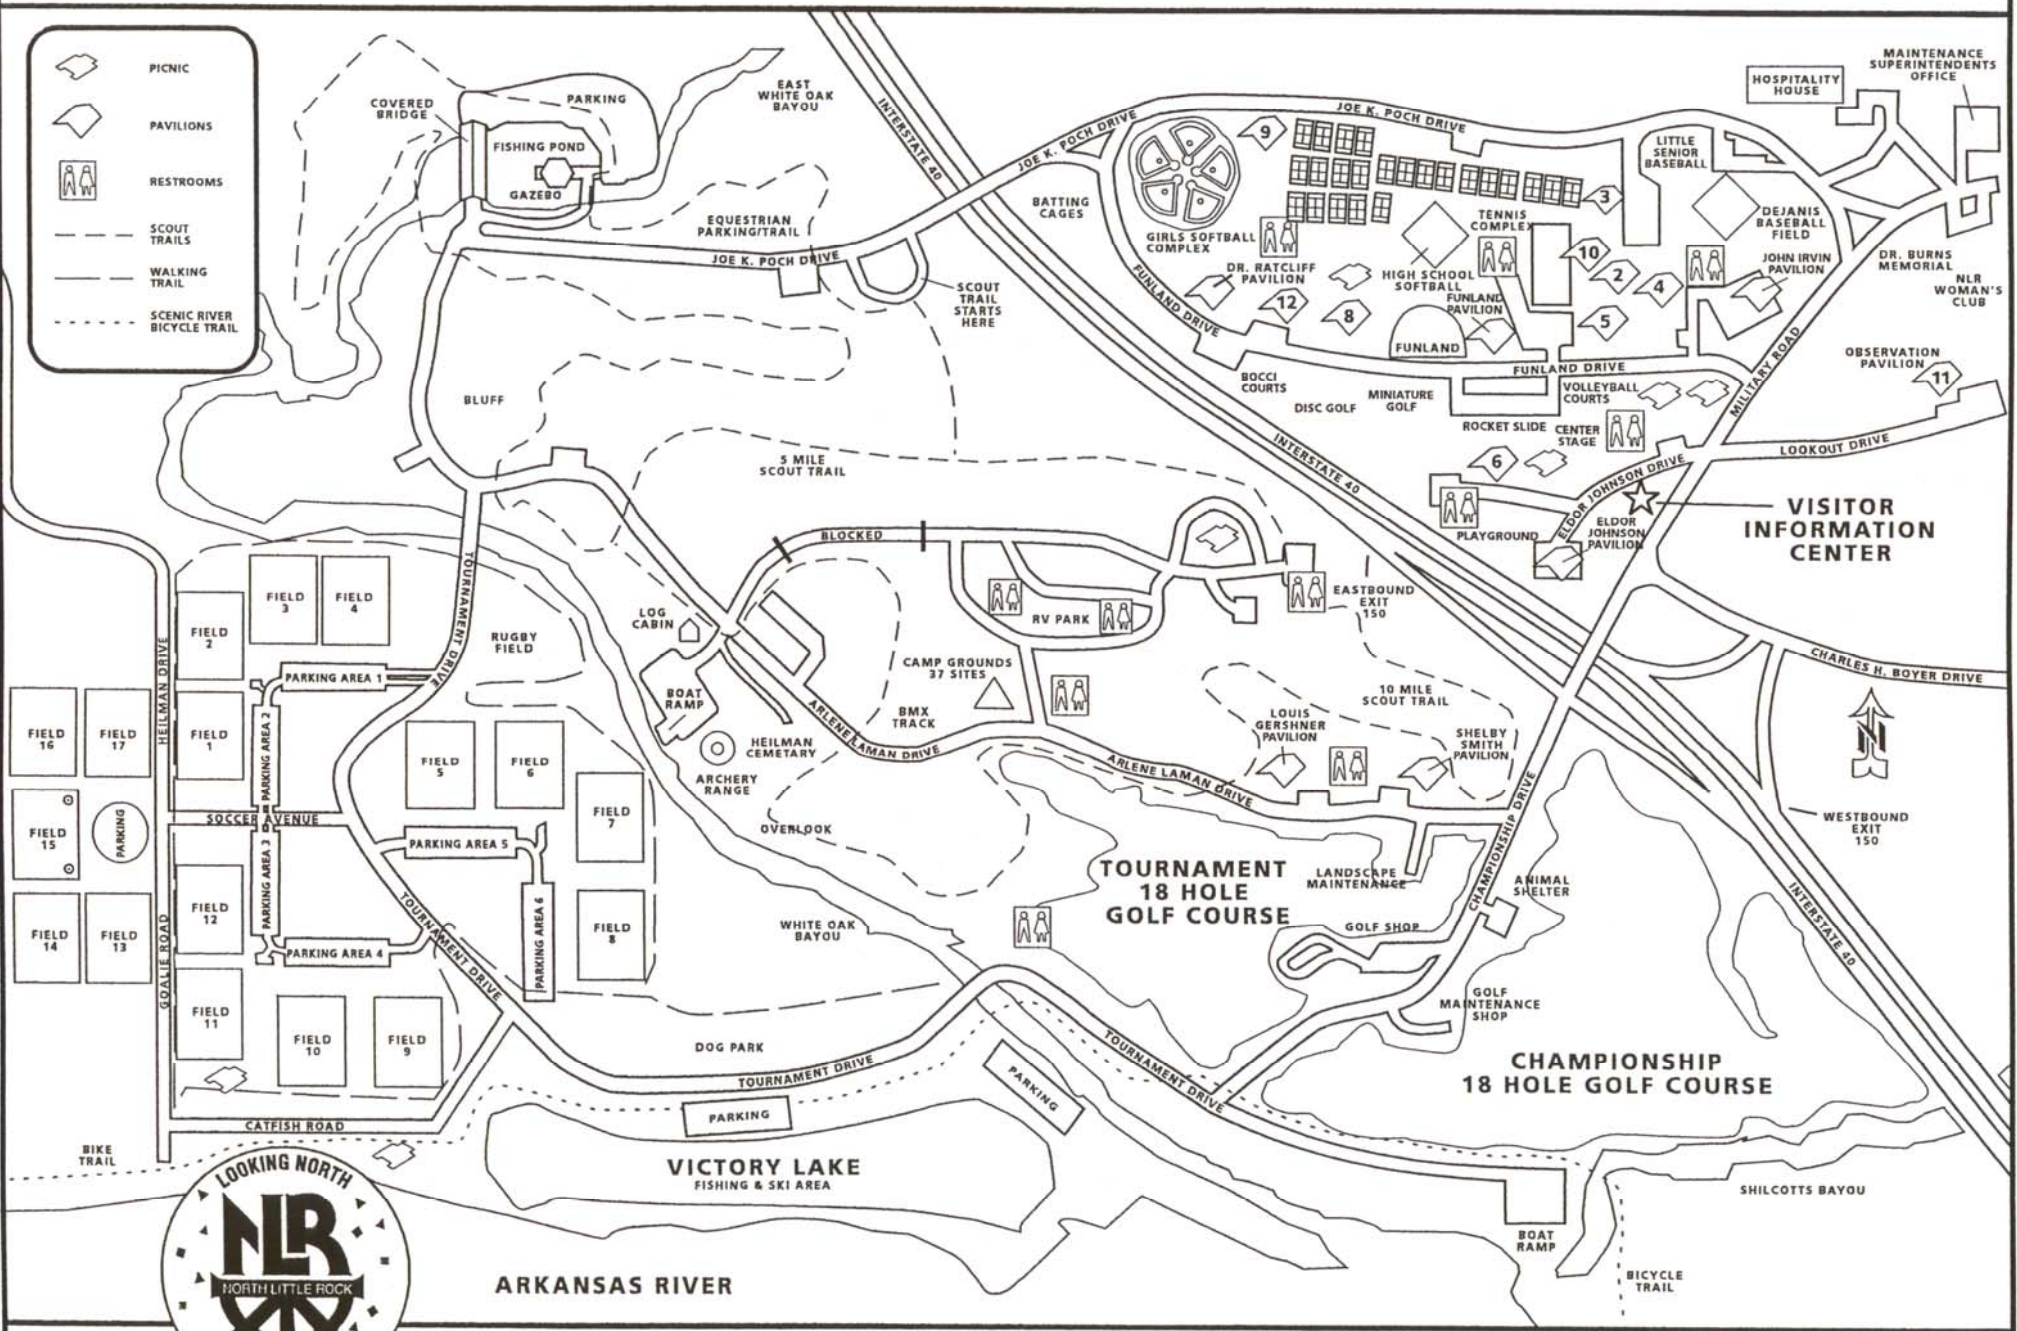

BURNS PARK LOCATION MAP

-  PICNIC
-  PAVILIONS
-  RESTROOMS
-  SCOUT TRAILS
-  WALKING TRAIL
-  SCENIC RIVER BICYCLE TRAIL

North Little Rock Visitors Bureau
www.northlittlerock.org • 501-758-1424

North Little Rock Parks & Recreation
www.nlrpr.org • 501-791-8537